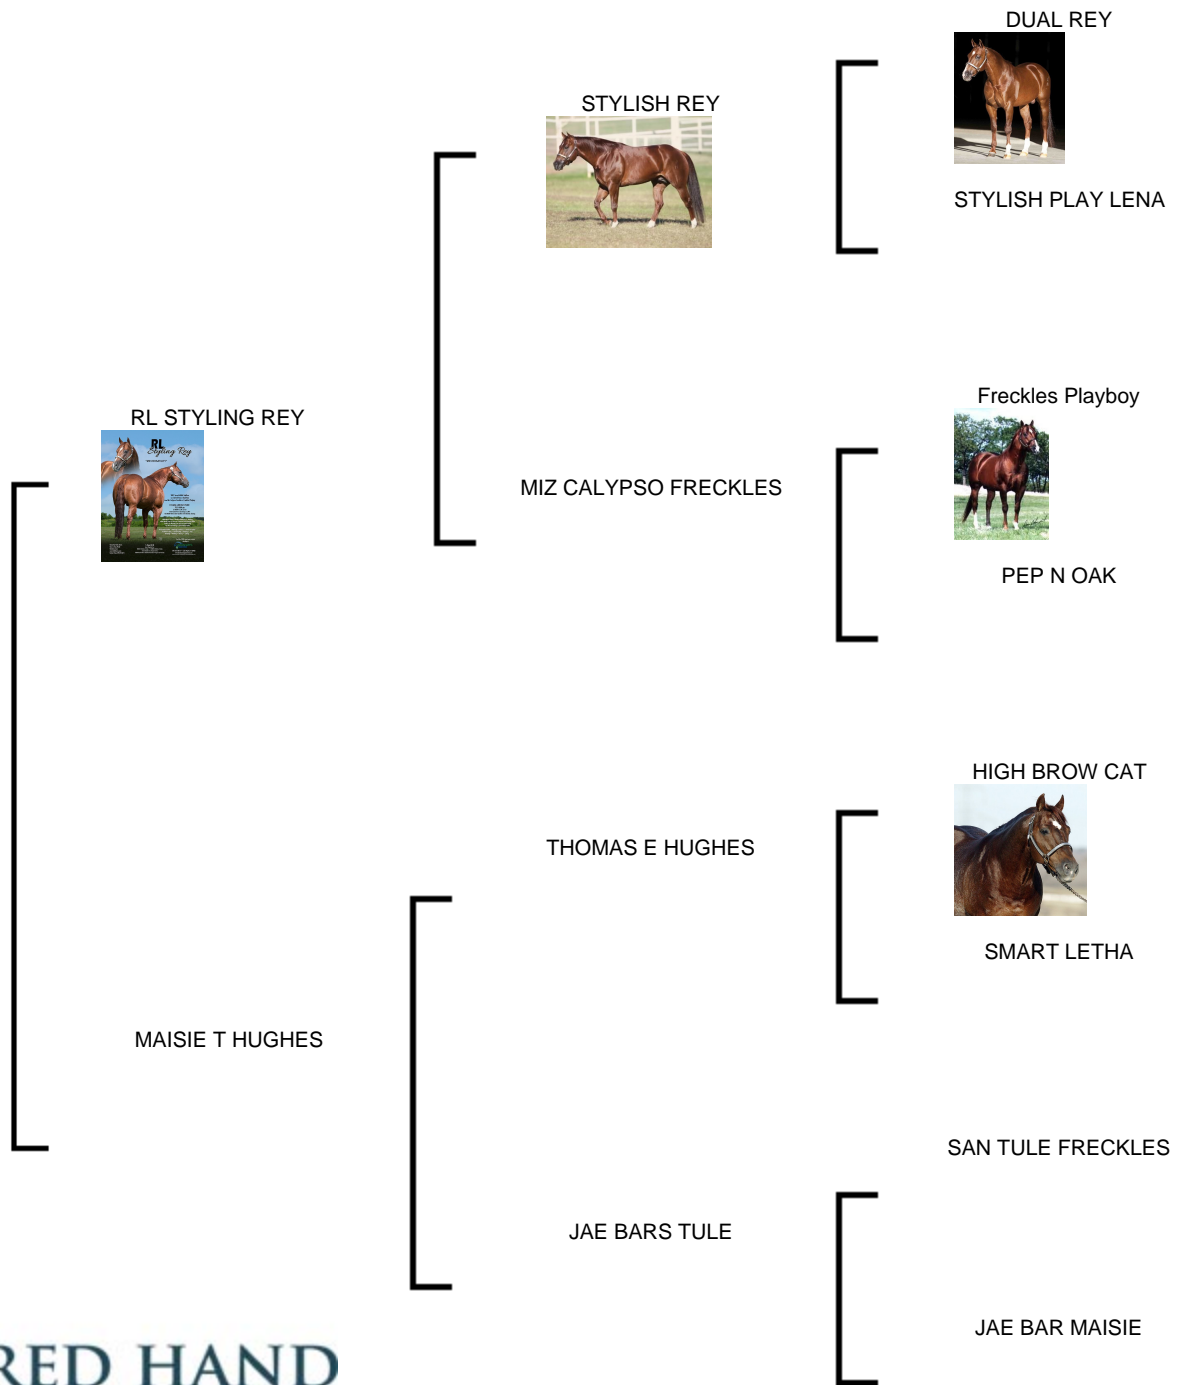

Courtesy of Thede Farms

STYLISH TOMMY GIRL

Date of Birth: 05/08/2018
Breeder: Gary or Tracy Thede
Owner: Gary W or Tracy L Thede

Sorrel

STYLISH TOMMY GIRL

RL STYLING REY

STYLISH REY

DUAL REY

STYLISH PLAY LENA

Freckles Playboy

PEP N OAK

MIZ CALYPSO FRECKLES

HIGH BROW CAT

SMART LETHA

THOMAS E HUGHES

SAN TULE FRECKLES

JAE BARS TULE

JAE BAR MAISIE